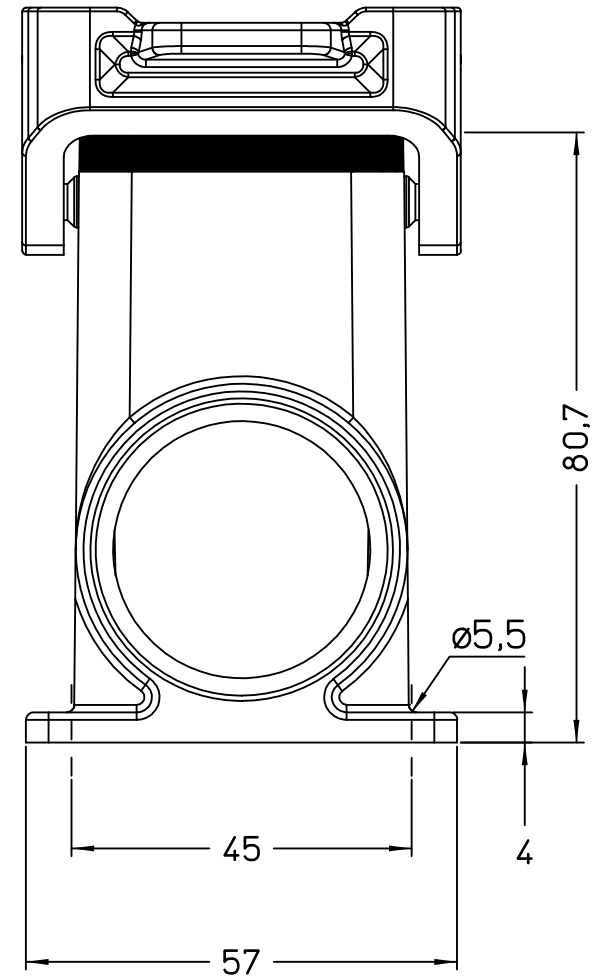

Diritti riservati All rights reserved

Dimensions
in mm

Simplified representation with dimensions without tolerance

Original Size A4

JMPAP 24.225

Date 08/11/23

surface mounting housing, size "104.27", 2x M25 side entries,

Sign. G. Renna

with 2 Jei-P levers

Scale
1:1