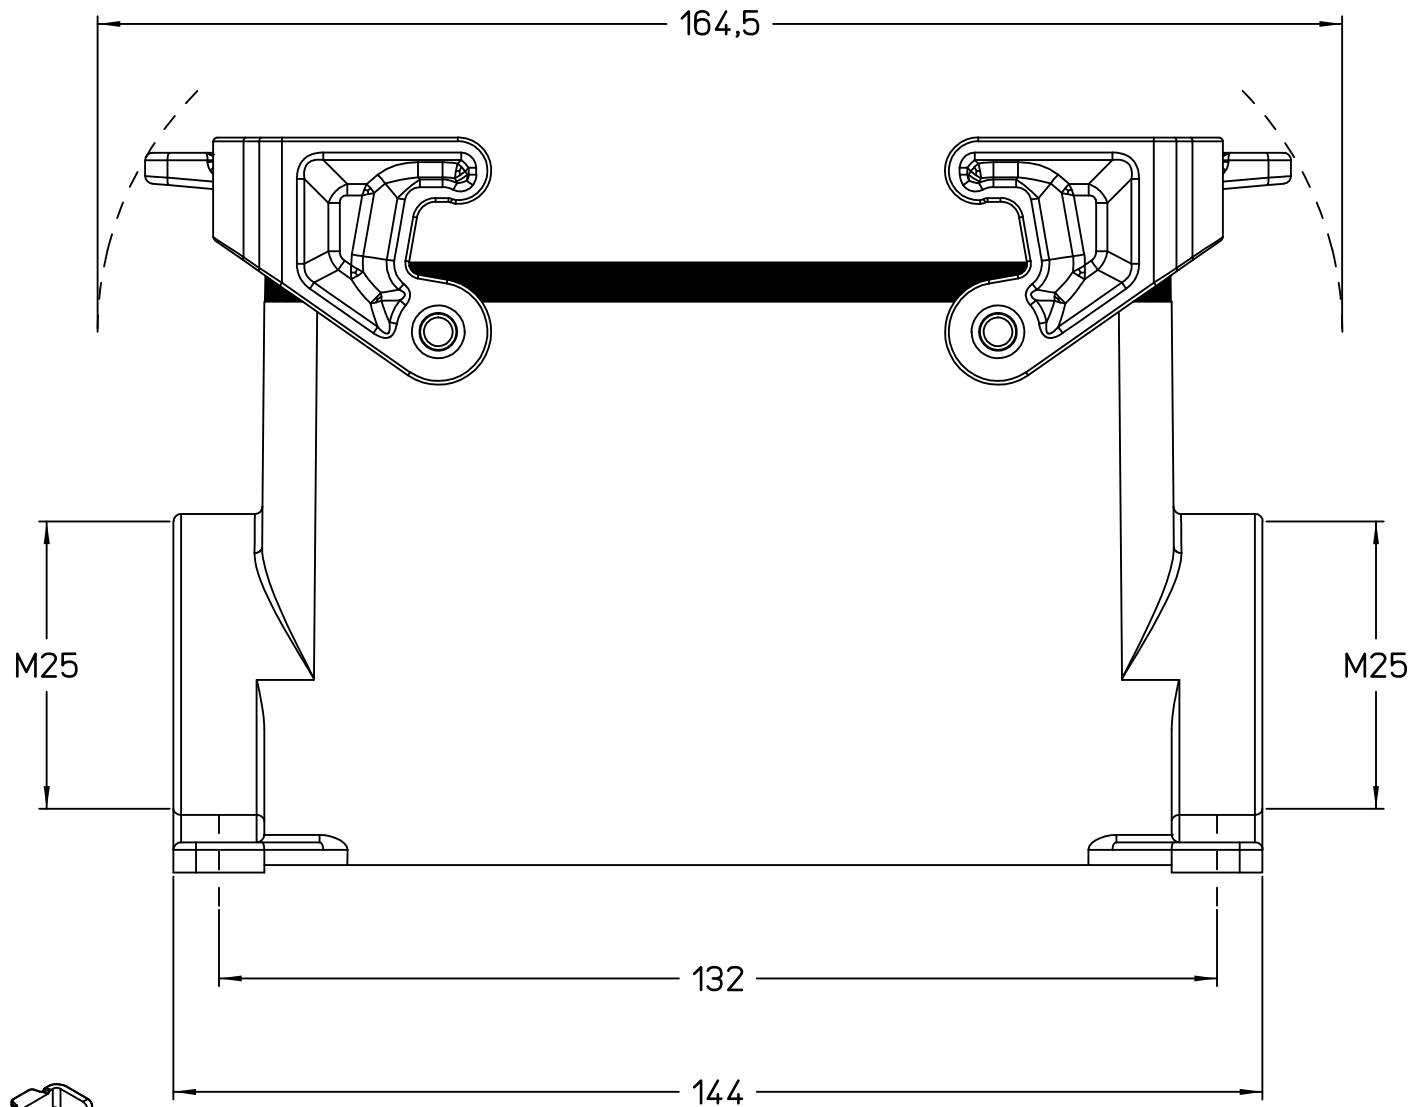

Diritti riservati All rights reserved

Dimensions
in mm

Simplified representation with dimensions without tolerance

Original Size A4

JMPAP 24.225

Date 08/11/23

surface mounting housing, size "104.27", 2x M25 side entries,

Sign. G. Renna

with 2 Jei-P levers

Scale
1:1